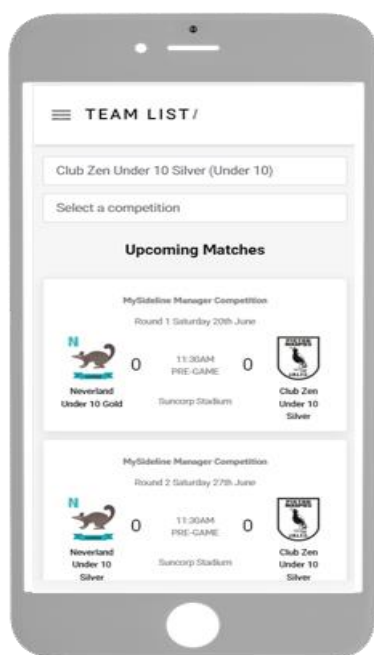

MYSIDELINE MANAGER: TEAM LISTS

The Team List feature provides administrators with the ability to assign players and team staff to an upcoming match, select their position (if required), and add their jersey number. Once a team list is submitted, digital member cards for each participant will be available to verify a team list prior to a match commencing.

How to Submit a Team List

Step 1: Select 'Team Lists' from the menu.

Step 2: Select the Match you would like to submit the team list for. For convenience, upcoming matches will be ordered first.

Step 3: Select both players and officials (team staff) participating in the match. Note: participants assigned to the previous match will automatically be assigned to the match in a draft format. This will save administrators having to re-add a team list each week and instead will only be required to make any necessary changes.