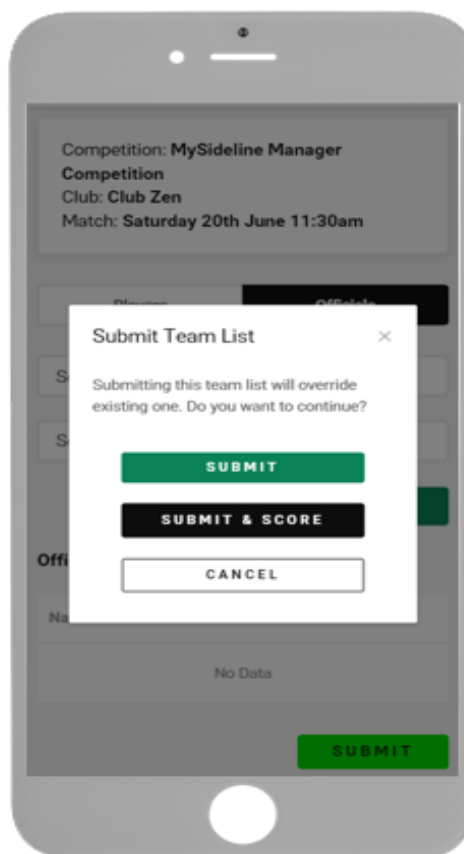

QUEENSLAND RUGBY FOOTBALL LEAGUE LIMITED

ABN 65 009 878 013

83 Castlemaine Street
MILTON QLD 4064

Locked Bag 3000
PADDINGTON QLD 4064

P: (07) 3367 6000
F: (07) 3367 6085

E: rugbyleague@qrl.com.au
www.qrl.com.au

QUEENSLAND
RUGBY LEAGUE