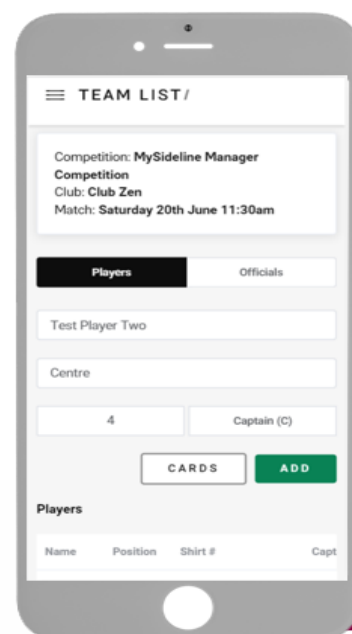

MYSIDELINE MANAGER: TEAM LISTS

The Team List feature provides administrators with the ability to assign players and team staff to an upcoming match, select their position (if required), and add their jersey number. Once a team list is submitted, digital member cards for each participant will be available to verify a team list prior to a match commencing.

How to Submit a Team List

Step 1: Select 'Team Lists' from the menu.

Step 2: Select the Match you would like to submit the team list for. For convenience, upcoming matches will be ordered first.

Step 3: Select both players and officials (team staff) participating in the match. Note: participants assigned to the previous match will automatically be assigned to the match in a draft format. This will save administrators having to re-add a team list each week and instead will only be required to make any necessary changes.