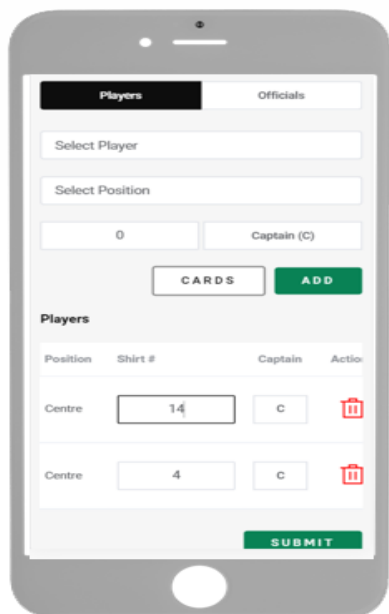

Step 4: If required, you can make any necessary adjustments such as removing participants or changing their jersey number.

Step 5: Select '**Submit**'. Important: Please ensure you select the 'Submit' button after you have assigned the team or made any modifications to save and update the team list.

Step 6: After selecting the submit button you will be provided with the following options:

(i) Submit the team list and remain on the current screen to either view digital cards or make any further changes.

(ii) Submit & Score to submit the team list and continue to 'Match Management' to start managing and scoring a match.